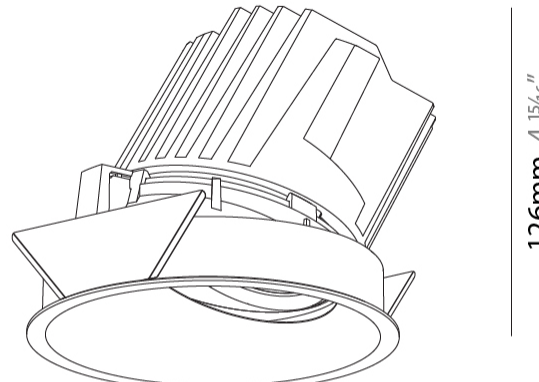

PHYSICAL

Shape: Round
Diameter (mm): 139
Diameter (in): 5 1/2
Height (mm): 126
Height (in): 4 15/16
Ceiling Thickness (mm): 10 / 12.5 / 15
Ceiling Thickness (in): 3/8 or 1/2 or 9/16
Min. Recessing Depth (mm): 140
Min. Recessing Depth (in): 5 1/2
Light Distribution: Adjustable / Asymmetric
Weight (kg): 0.811
Weight (lbs): 1.79
Fixture Finish: SSR / BKV / CWI / CRY / HAB / LAG / UFT / ITA / RUA / RUR / MIC / FTG / MYG / TWT / LOD / PUS / FRO / FUP / KIA / POP / BLS / SPG / MEY / GOH / GUM / CHC / COM / ABZ / JAG / OBR / MOS / ROR
Fixture Material: Aluminum Die Cast
Cut-out Measurements: 130mm / 5 1/8"

ELECTRICAL

Lamp Type: LED (Zhaga Standard)
Input Wattage (W): 13.2 / 16.5
Total Output Wattage (W): 12 / 14
Dimming: Tri-Mode (Non-Dimming and Phase Dimming (120Vac only) and 0-10V Dimming)
Driver Included: No
Driver Location: Recessed Housing
Driver Type: Constant Current - Universal
Driver Class: Class 2
Housing: See components
Input Voltage (V): 120 - 277
Constant Current (MA): 350

LED

Number of LEDs: 1
Color Temperature (°K): 2700 / 3000 / 3500 / 4000
Max. Delivered Lumen (lm): 690 / 760 / 823 / 840
Nominal Lumen (lm): 960 / 1070 / 1156 / 1180
CRI: >90 CRI
Lamp Life (hrs): 50000

OPTICAL

Reflector°: 10
Adjustability: Fixed

RATINGS AND CERTIFICATIONS

Certified By: Certified for North American Standards
IP rating: IP20

Ø 125mm 4 15/16"
Ø 139mm 5 1/2"

130mm 5 1/8"   140mm 5 1/2"   10 | 15mm 3/8" 9/16"   30°

A